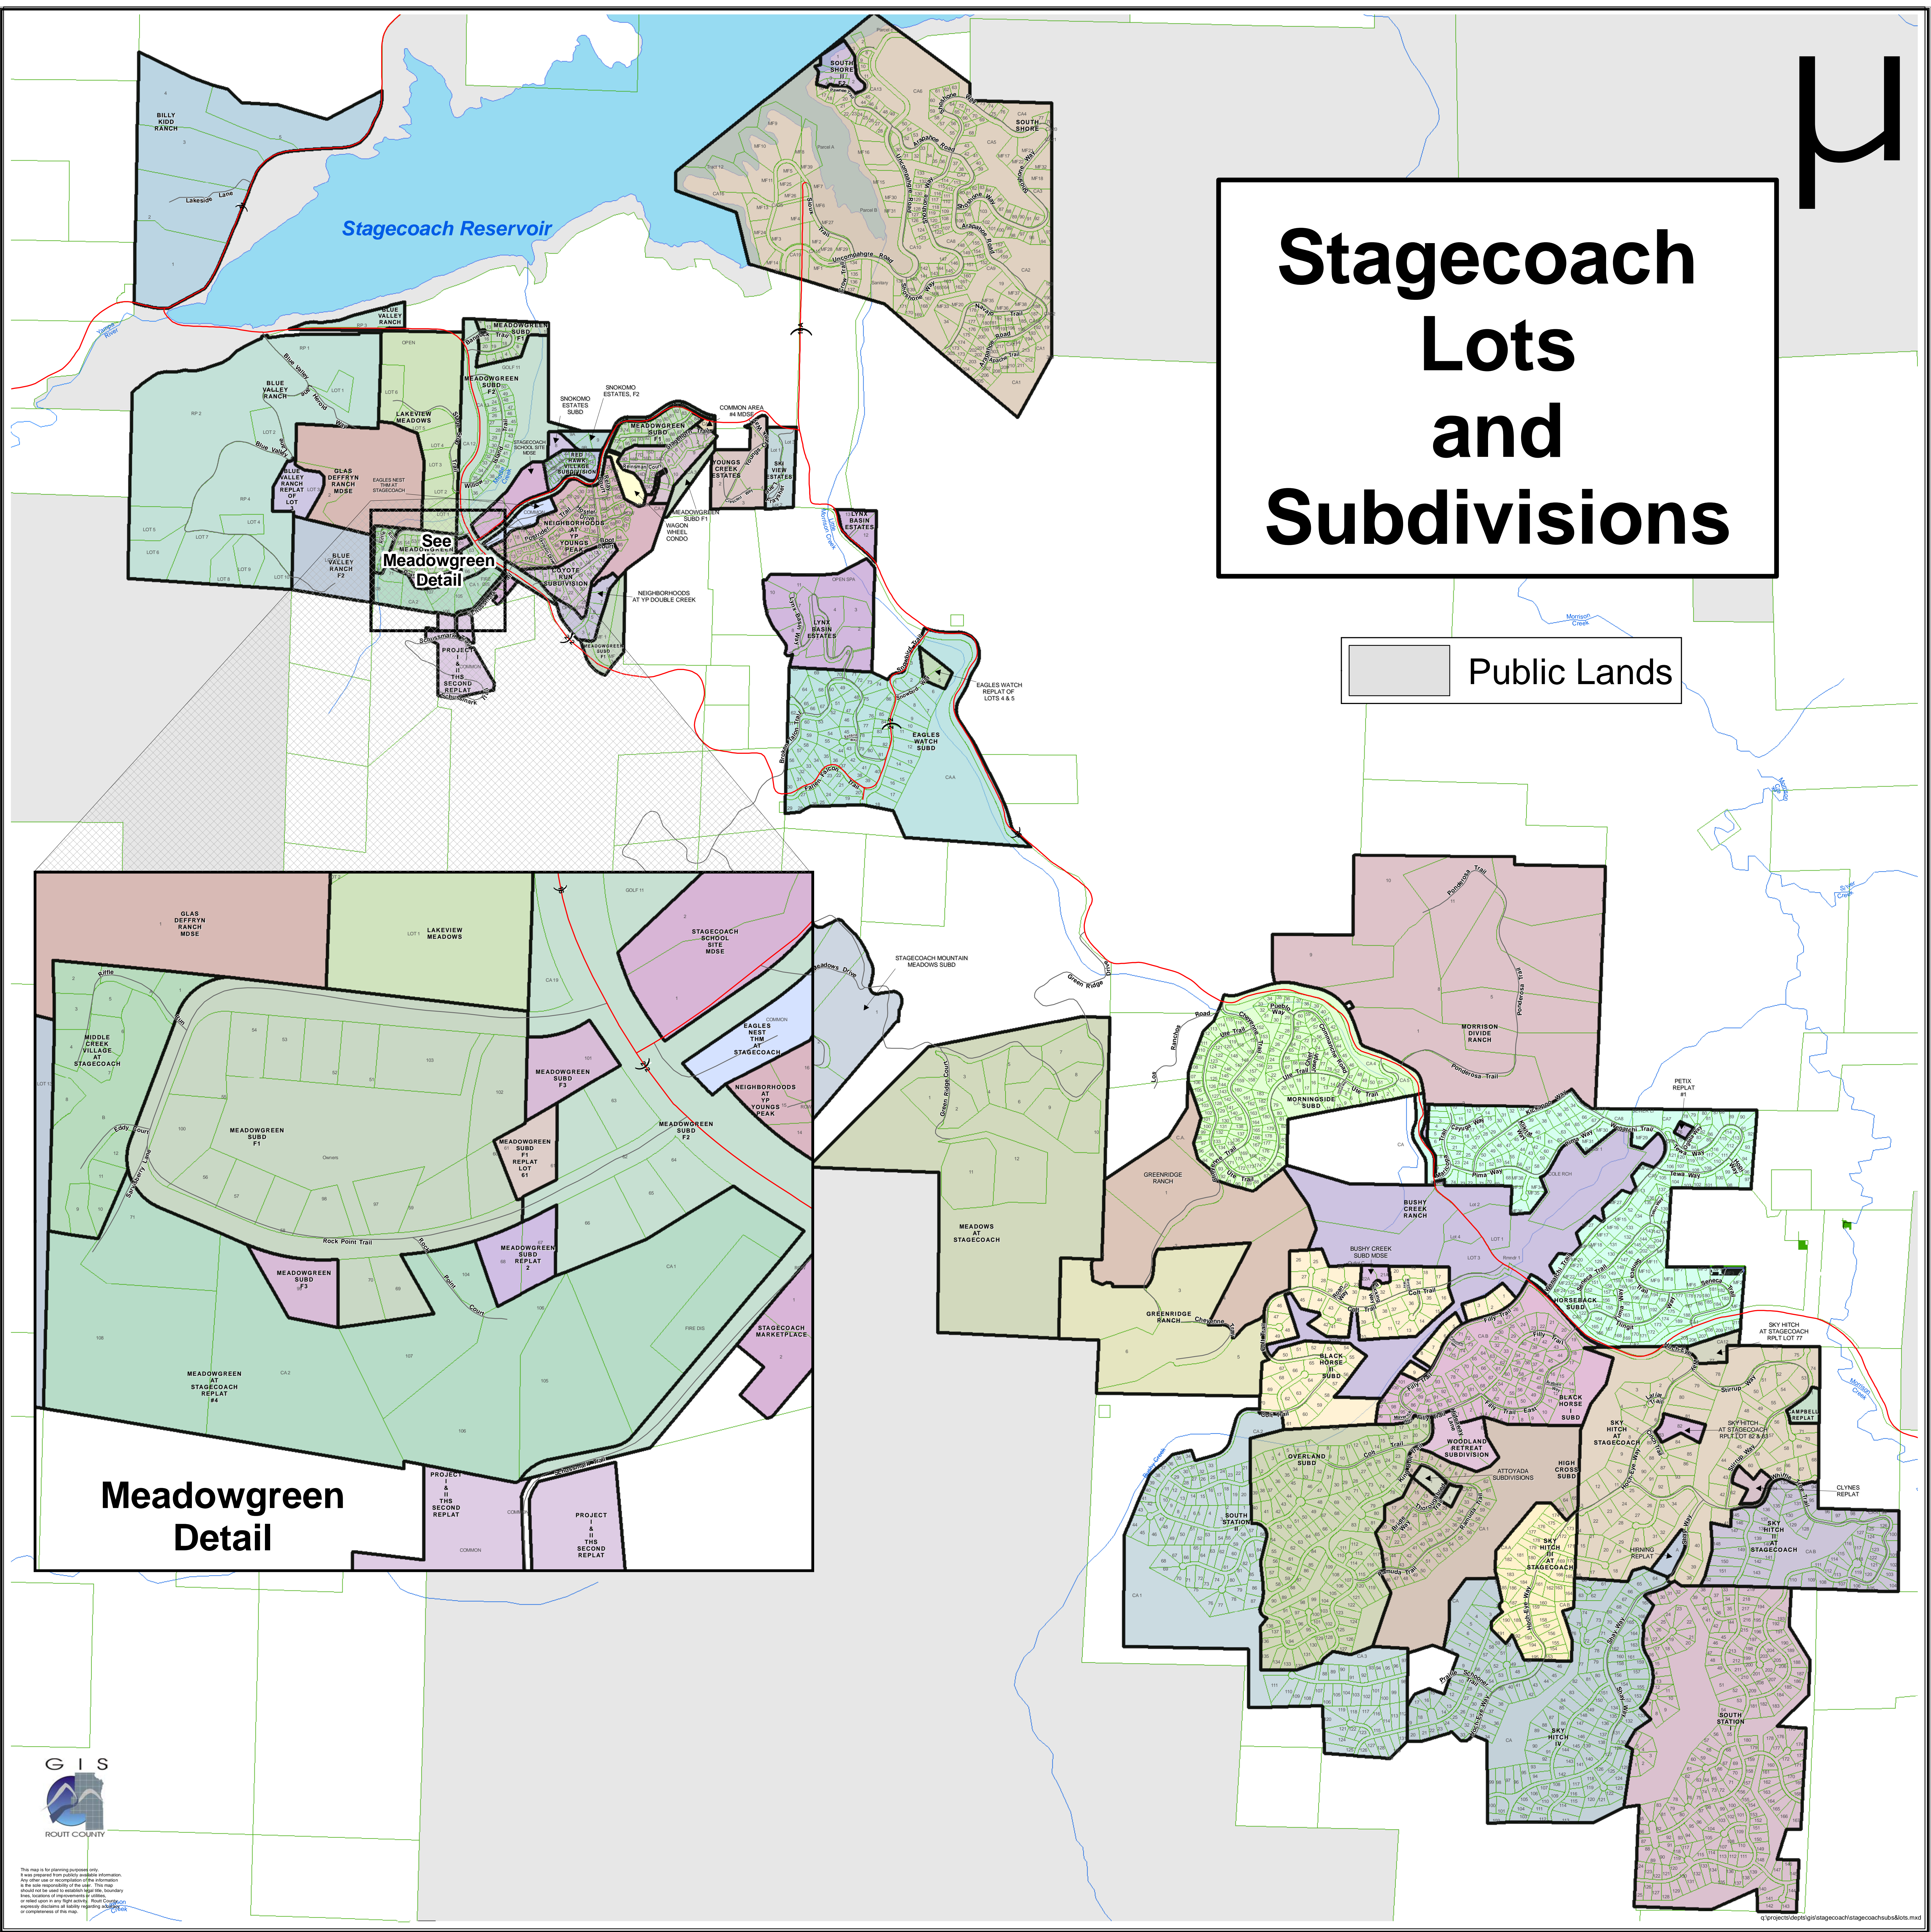

Stagecoach Lots and Subdivisions

Public Lands

See Meadowgreen Detail

Meadowgreen Detail